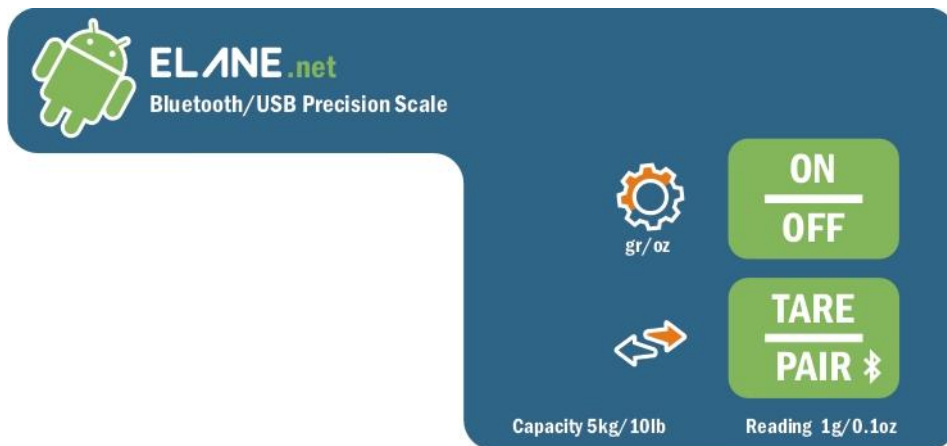

KEYBOARD LAYOUT

Connectivity

USB
Bluetooth

Optionally available:

PC display software

PC Data Logger software

Android Scale software (free download from Android Market)

USA Postage calculator (free download from Android Market)

PACKAGING

Box Dimension : 280mm X 160mm X 82mm / 11" x 6¹/₄" X 3¹/₄"

Packaged Weight : 1020g / 2lbs 4oz

Master Carton Dimension : 600mm X 470mm X 310mm / 23¹/₂" X 18¹/₂" X 12¹/₄"

Quantity: 20 boxes per Master carton

Volume: 0.09 cbm

Gross Weight: 19kg / 42 lbs

IATA Dimensional Weight: 15kg / 33 lbs

WARRANTY

1 year from date of sale to end-user against defect in manufacturing and materials.